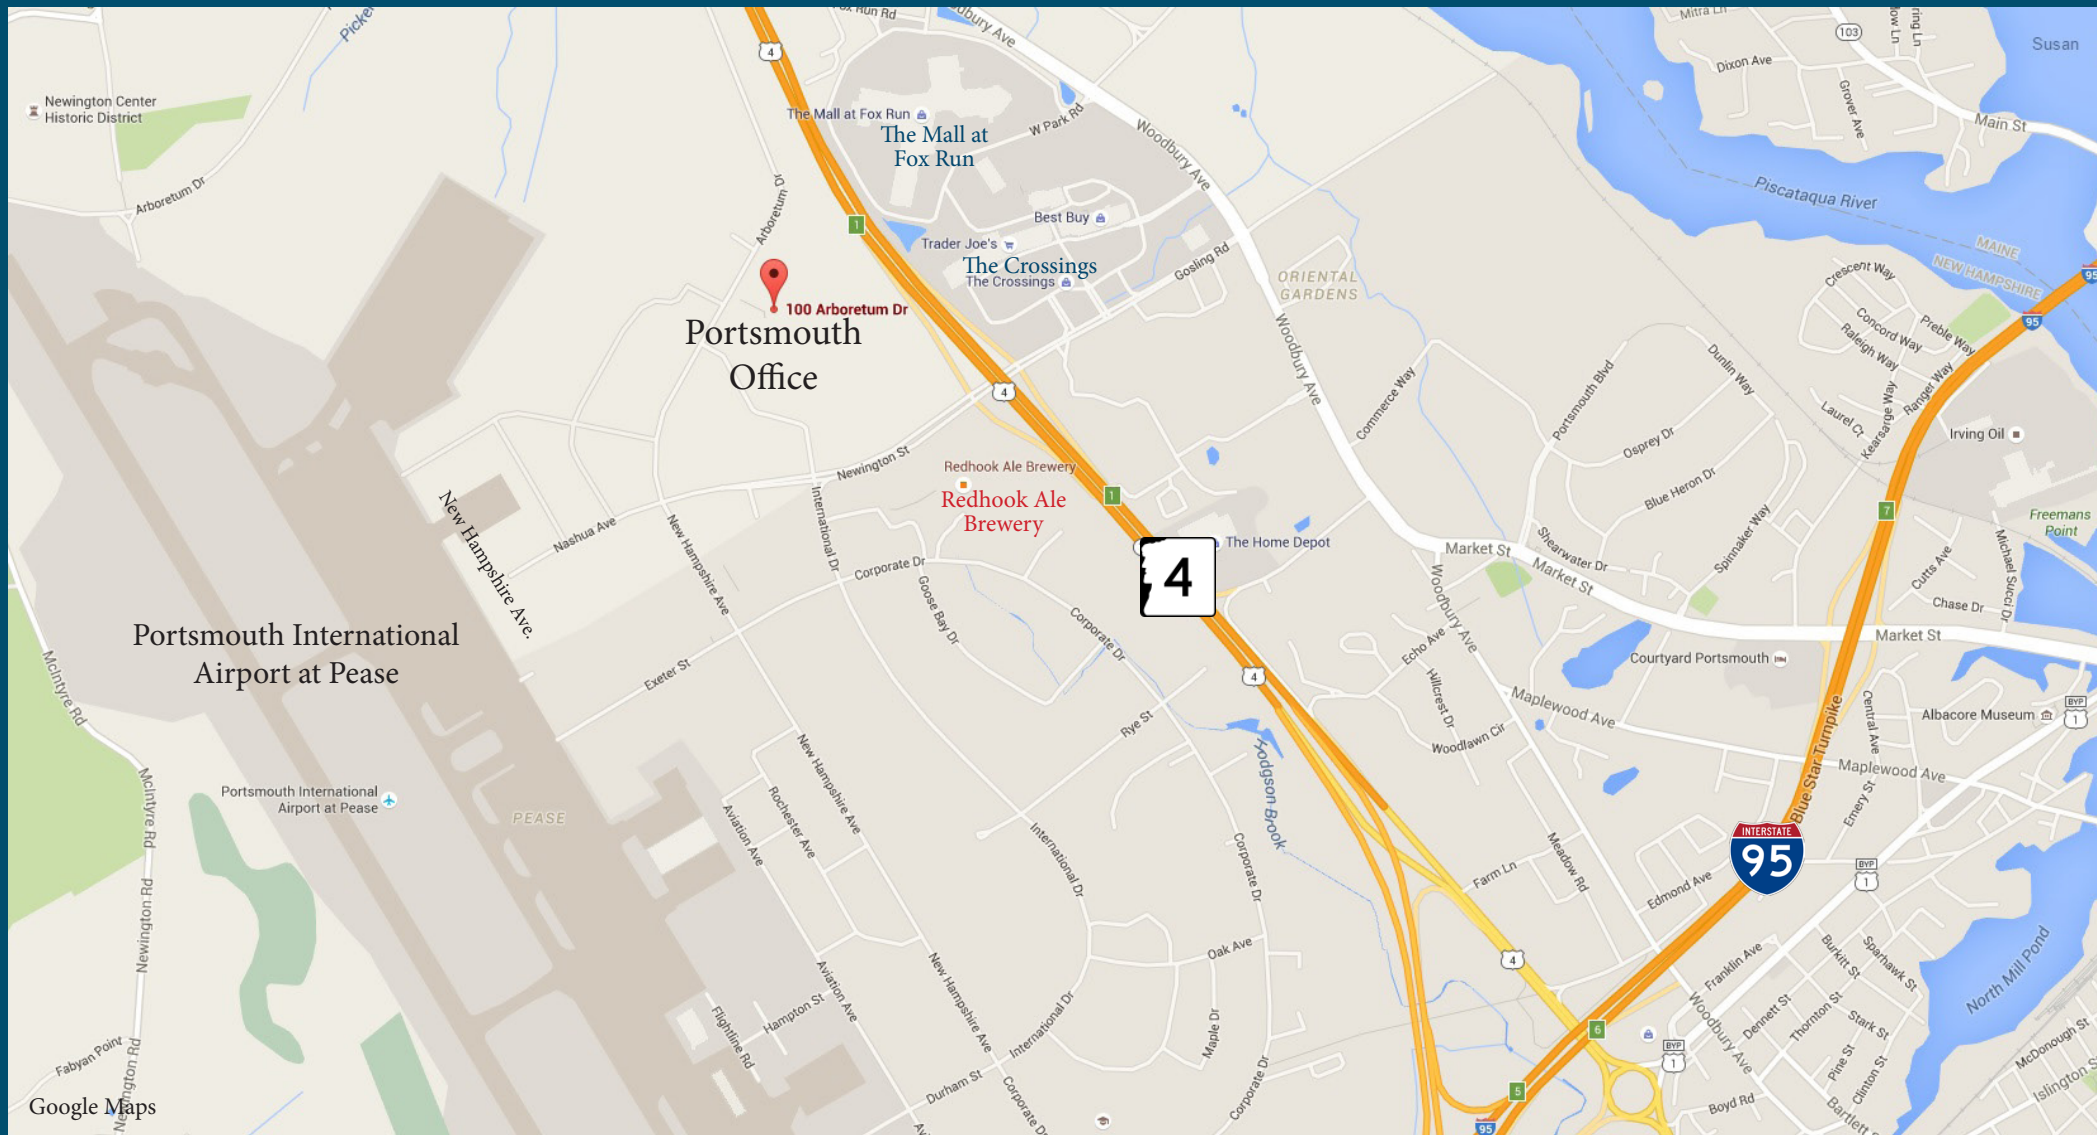

MCLANE MIDDLETON

McLane.com

Portsmouth Office

Pease International Tradeport
100 Arboretum Drive, Suite 140
Newington, NH 03801
(603) 436-2818

Manchester

900 Elm Street
Manchester, NH 03101
(603) 625-6464

Woburn

300 TradeCenter
Woburn, MA 01801
(781) 904-2700

Concord

11 S. Main Street
Concord, NH 03301
(603) 226-0400

Portsmouth

100 Arboretum Drive
Newington, NH 03801
(603) 436-2818

Boston

45 School Street
Boston, MA 02108
(617) 523-7935